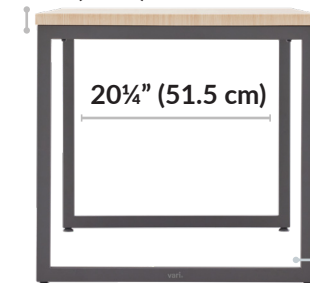

## Additional Details

- Assembles in Minutes
- Compliments or Creates Workstations
- Leveling Footpads
- Sleek, Modern Aesthetic
- Easy-to-clean, Durable, 3D Laminate Finish
- Holds up to 300 lbs (136.08 kg)
- Compatible with the Cable Management Tray and Acrylic Privacy Panels and Felt + Modesty Panels 48

48" (122 cm)      24" (61 cm)

44" (112 cm)

29"  
(73.5 cm)

Table Top Thickness:  
1 1/4" (3 cm)

1 1/2" (4 cm)