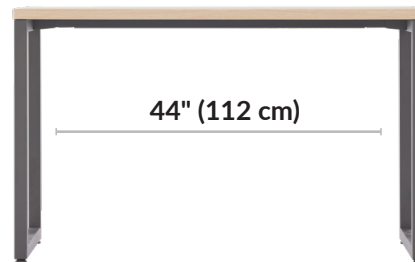

# Table 48x24

**vari**®

## Built to Last, Crafted for Success

The table is easy to clean, has durable 3D laminate-wrapped edges, and a base that can support up to 300 lb (136.08 kg).

## Additional Details

- Assembles in Minutes
- Compliments or Creates Workstations
- Leveling Footpads
- Sleek, Modern Aesthetic
- Easy-to-clean, Durable, 3D Laminate Finish
- Holds up to 300 lbs (136.08 kg)
- Compatible with the Cable Management Tray and Acrylic Privacy Panels and Felt + Modesty Panels 48

48" (122 cm)      24" (61 cm)

44" (112 cm)

29"  
(73.5 cm)

Table Top Thickness:  
1 1/4" (3 cm)

1 1/2" (4 cm)