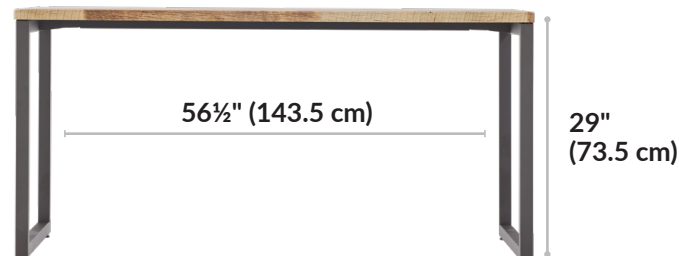

## Built to Last, Crafted for Success

The table is easy to clean, has durable 3D laminate-wrapped edges, and a base that can support up to 300 lb (136.08 kg).

## Additional Details

- Assembles in Minutes
- Compliments or Creates Workstations
- Leveling Footpads
- Sleek, Modern Aesthetic
- Easy-to-clean, Durable, 3D Laminate Finish
- Holds up to 300 lbs (136.08 kg)
- Compatible with the Cable Management Tray and Acrylic Privacy Panels and Felt + Modesty Panels 60

Table Top Thickness:  
1¼" (3 cm)