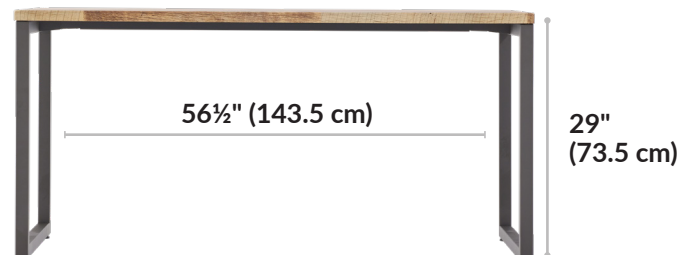

Table 60x30

vari®

Simplicity Meets Style

These modern, standard-height desks are easy to assemble and include all the tools needed.

Modern Edges, Endless Possibilities

Elevate the aesthetic of your workspace with a single table or use multiple to create a sleek grouping with no gaps.

Built to Last, Crafted for Success

The table is easy to clean, has durable 3D laminate-wrapped edges, and a base that can support up to 300 lb (136.08 kg).

Additional Details

- Assembles in Minutes
- Compliments or Creates Workstations
- Leveling Footpads
- Sleek, Modern Aesthetic
- Easy-to-clean, Durable, 3D Laminate Finish
- Holds up to 300 lbs (136.08 kg)
- Compatible with the Cable Management Tray and Acrylic Privacy Panels and Felt + Modesty Panels 60

Table Top Thickness:

1¼" (3 cm)