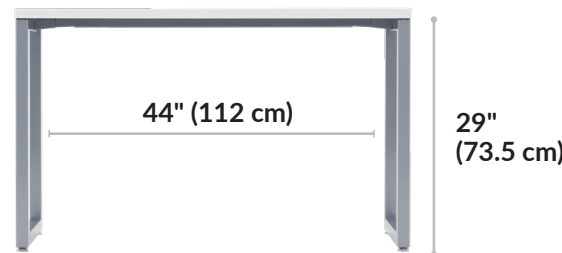

## Additional Details

- Assembles in Minutes
- Compliments or Creates Workstations
- Leveling Footpads
- Sleek, Modern Aesthetic
- Easy-to-clean, Durable, 3D Laminate Finish
- Holds up to 300 lbs (136.08 kg)
- Compatible with the Cable Management Tray and Acrylic Privacy Panels and Felt + Modesty Panels 48

48" (122 cm)      24" (61 cm)

Table Top Thickness:  
1 1/4" (3 cm)