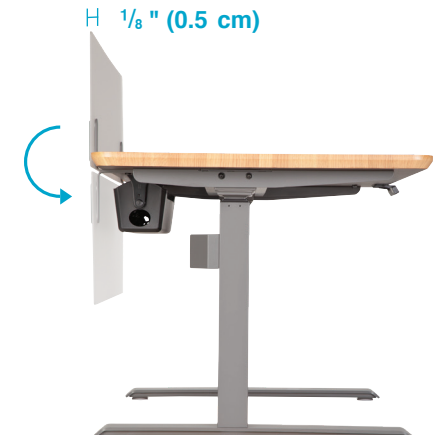

ProDesk® 48 Electric Privacy/Modesty Panel 48

VARIDESK.com

The ProDesk 48 Electric Privacy/Modesty Panel gives you two ways to add some privacy to your active workspace. Position the panel above your desktop to reduce visual distractions, or position it below to hide cords and cables. You can also use two panels together for both privacy and modesty at the same time. Attaching the Privacy/Modesty Panel to the ProDesk 48 Electric is incredibly simple, requires no additional tools and takes just a few minutes.

PRODUCT SPECIFICATIONS

Product Measures:

12" (H) x 0.13" (D)
30.5 cm (H) x 0.5 cm (D)

38" (W - slimmest) - 40" (W - widest)
96.5 cm (W) - 101.5 cm (W)

KEY FEATURES

Easily Attaches to Desk
With Included Hand Bolt

Durable Acrylic With a Frosted Finish

Works Seamlessly With
ProDesk 48 Electric

Provides Privacy Above
or Below Desktop

No Tools Required

FINISHES

Clear
Frosted

For patent and trademark information, visit VARIDESK.com/patents
©2018 VARIDESK®. All Rights Reserved.