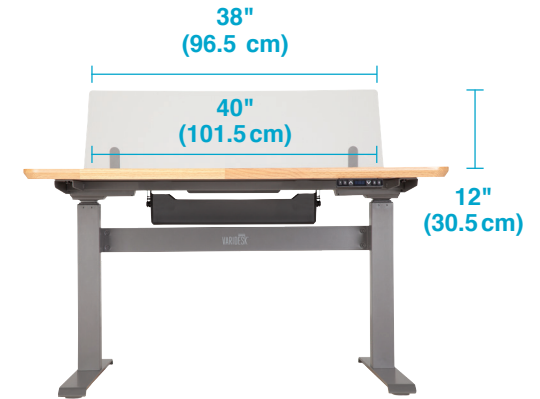

ProDesk® 48 Electric Privacy/Modesty Panel 48

VARIDESK.com

The ProDesk 48 Electric Privacy/Modesty Panel gives you two ways to add some privacy to your active workspace. Position the panel above your desktop to reduce visual distractions, or position it below to hide cords and cables. You can also use two panels together for both privacy and modesty at the same time. Attaching the Privacy/Modesty Panel to the ProDesk 48 Electric is incredibly simple, requires no additional tools and takes just a few minutes.

PRODUCT SPECIFICATIONS

Product Measures:

12" (H) x 0.13" (D)
30.5 cm (H) x 0.5 cm (D)

38" (W - slimmest) - 40" (W - widest)
96.5 cm (W) - 101.5 cm (W)

KEY FEATURES

Easily Attaches to Desk
With Included Hand Bolt

Durable Acrylic With a Frosted Finish

Works Seamlessly With
ProDesk 48 Electric

Provides Privacy Above
or Below Desktop

No Tools Required

FINISHES

Clear
Frosted

For patent and trademark information, visit VARIDESK.com/patents
©2018 VARIDESK®. All Rights Reserved.