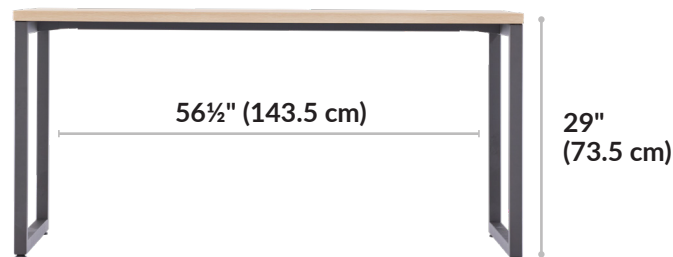

## Additional Details

- Assembles in Minutes
- Compliments or Creates Workstations
- Leveling Footpads
- Sleek, Modern Aesthetic
- Easy-to-clean, Durable, 3D Laminate Finish
- Holds up to 300 lbs (136.08 kg)
- Compatible with the Cable Management Tray and Vari Privacy Panels