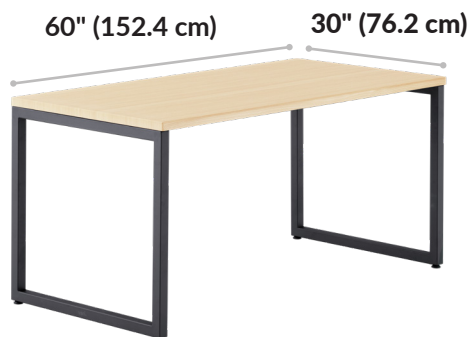

## Additional Details

- Assembles in Minutes
- Compliments or Creates Workstations
- Leveling Footpads
- Sleek, Modern Aesthetic
- Easy-to-clean, Durable, 3D Laminate Finish
- Holds up to 300 lbs (136.08 kg)
- Compatible with the Cable Management Tray and Vari Privacy Panels

Table Top Thickness:

1¼" (3 cm)