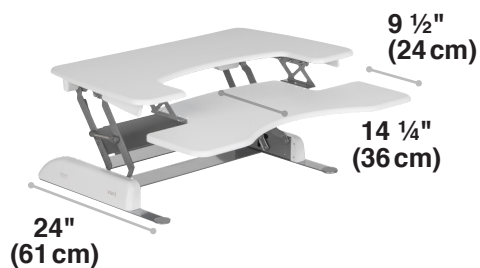

# VariDesk® Pro Plus™ 36

vari®

The VariDesk® Pro Plus 36 is a standing-desk solution sized to accommodate those with dual-monitor setups or larger workspaces. The two-tier design with a separate keyboard/mouse deck gives you plenty of room for basics and accessories with the added convenience of never having to move any components when raising or lowering your Converter.

- Fully Assembled, No Installation Needed
- Supports up to 35 lb (15.8 kg)
- Dual-Monitor Compatible
- 11 Height Settings
- Spring-Assisted Lift

Finishes:

Black

White

Height Settings:

4 1/2" (11.5 cm) to 17 1/2" (44.5 cm)