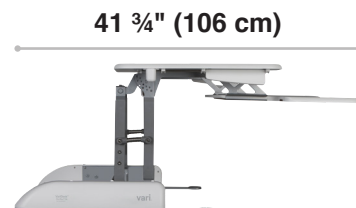

- Fully Assembled, No Installation Needed
- Supports up to 35 lb (15.8 kg)
- Dual-Monitor Compatible
- 11 Height Settings
- Spring-Assisted Lift

Finishes:

Black

White

Height Settings:

4 1/2" (11.5 cm) to 17 1/2" (44.5 cm)