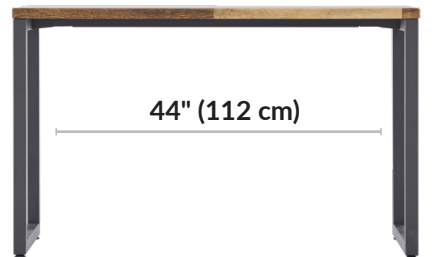

## Additional Details

- Assembles in Minutes
- Compliments or Creates Workstations
- Leveling Footpads
- Sleek, Modern Aesthetic
- Easy-to-clean, Durable, 3D Laminate Finish
- Holds up to 300 lbs (136.08 kg)
- Compatible with the Cable Management Tray and Acrylic Privacy Panels and Felt + Modesty Panels 48

48" (122 cm)      24" (61 cm)

44" (112 cm)

29"  
(73.5 cm)

Table Top Thickness:

1¼" (3 cm)

20¾" (51.5 cm)

1½" (4 cm)