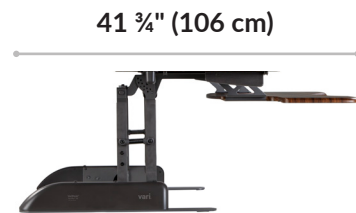

- Fully Assembled, No Installation Needed
- Supports up to 35 lb (15.8 kg)
- Dual-Monitor Compatible
- 11 Height Settings
- Spring-Assisted Lift

Finishes:

Black

White

Dark Wood

Height Settings:

4 1/2" (11.5 cm) to 17 1/2" (44.5 cm)