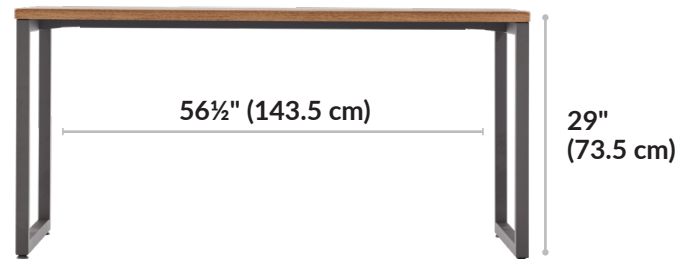

Table 60x30

vari®

Simplicity Meets Style

These modern, standard-height desks are easy to assemble and include all the tools needed.

Modern Edges, Endless Possibilities

Elevate the aesthetic of your workspace with a single table or use multiple to create a sleek grouping with no gaps.

Built to Last, Crafted for Success

The table is easy to clean, has durable 3D laminate-wrapped edges, and a base that can support up to 300 lb (136.08 kg).

Additional Details

- Assembles in Minutes
- Compliments or Creates Workstations
- Leveling Footpads
- Sleek, Modern Aesthetic
- Easy-to-clean, Durable, 3D Laminate Finish
- Holds up to 300 lbs (136.08 kg)
- Compatible with the Cable Management Tray and Acrylic Privacy Panels and Felt + Modesty Panels 60

Table Top Thickness:

1¼" (3 cm)