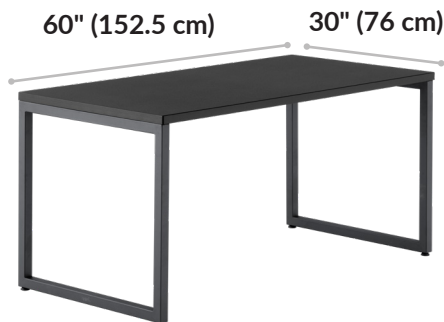

Table 60x30

vari®

Simplicity Meets Style

These modern, standard-height desks are easy to assemble and include all the tools needed.

Modern Edges, Endless Possibilities

Elevate the aesthetic of your workspace with a single table or use multiple to create a sleek grouping with no gaps.

Built to Last, Crafted for Success

The table is easy to clean, has durable 3D laminate-wrapped edges, and a base that can support up to 300 lb (136.08 kg).

Additional Details

- Assembles in Minutes
- Compliments or Creates Workstations
- Leveling Footpads
- Sleek, Modern Aesthetic
- Easy-to-clean, Durable, 3D Laminate Finish
- Holds up to 300 lbs (136.08 kg)
- Compatible with the Cable Management Tray and Acrylic Privacy Panels and Felt + Modesty Panels 60

Table Top Thickness:

1 1/4" (3 cm)